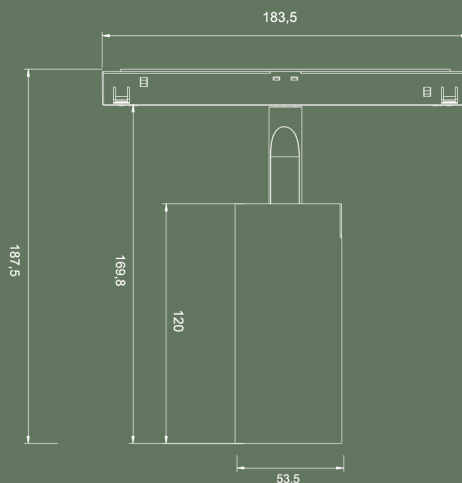

SLIM PATRICIA
S | M

FOR ALARIK SLIM

Let's get brighter

Let's get brighter

SLIM PATRICIA S | M

FOR ALARIK SLIM

GENERAL DETAILS

REFERENCE:	11544 S 11545 M
INSTALLATION:	ALARIK SLIM MODULE
EXTERNAL FINISH:	.BK Black .W White
MATERIAL:	Aluminium
IP DEGREE:	IP20
IK:	IK06
REFLECTOR:	Round
LIGHT DIRECTION:	Oscillation
BEAM ANGLE:	15° 38° 60°

GENERAL DIMENSIONS

DIMENSIONS:	CROQUIS
MINIMUM DISTANCE TO ILLUMINATED OBJECT:	0.5 m

ELECTRICAL DETAILS

LAMP:	LED
LED TYPE:	BRIDGELUX
PROTECTION CLASS:	⏏
ENERGETIC EFFICIENCY:	A+
CONSTANT VOLTAGE:	48 V
VOLTAGE:	230 V
LIFE TIME:	50.000 h
LUMEN MAINTENANCE:	L80_B10: 50000
CRI:	≥90
MACADAM:	<3

ENERGY LABEL

Let's get brighter

SLIM PATRICIA S | M

FOR ALARIK SLIM

SLIM PATRICIA S 11544

SLIM PATRICIA M 11545

POWER	8W	EFFICIENCY		LUMENS	
		EFF 2700K:	75 lm/w	2700K lm:	579 lm
		EFF 3000K:	79 lm/w	3000K lm:	607 lm
		EFF 4000K:	90 lm/w	4000K lm:	695 lm

POWER	13W	EFFICIENCY		LUMENS	
		EFF 2700K:	90 lm/w	2700K lm:	1173 lm
		EFF 3000K:	90 lm/w	3000K lm:	1181 lm
		EFF 4000K:	93 lm/w	4000K lm:	1207 lm

ENERGY LABEL

BPM Lighting SLIM PATRICIA

The luminaire contains built-in LED lamps.