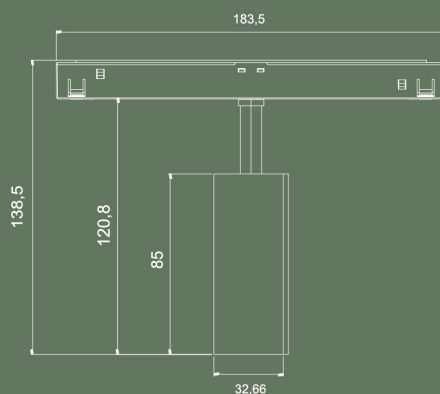

SLIM PATRICIA
S | M

FOR ALARIK SLIM

Let's get brighter

Let's get brighter

SLIM PATRICIA S | M

FOR ALARIK SLIM

GENERAL DETAILS

REFERENCE:	11544 S 11545 M
INSTALLATION:	ALARIK SLIM MODULE
EXTERNAL FINISH:	.BK Black .W White
MATERIAL:	Aluminium
IP DEGREE:	IP20
IK:	IK06
REFLECTOR:	Round
LIGHT DIRECTION:	Oscillation
BEAM ANGLE:	15° 38° 60°

GENERAL DIMENSIONS

DIMENSIONS:	CROQUIS
MINIMUM DISTANCE TO ILLUMINATED OBJECT:	0.5 m

ELECTRICAL DETAILS

LAMP:	LED
LED TYPE:	BRIDGELUX
PROTECTION CLASS:	⏏
ENERGETIC EFFICIENCY:	A+
CONSTANT VOLTAGE:	48 V
VOLTAGE:	230 V
LIFE TIME:	50.000 h
LUMEN MAINTENANCE:	L80_B10: 50000
CRI:	≥90
MACADAM:	<3

ENERGY LABEL

Let's get brighter

SLIM PATRICIA S | M

FOR ALARIK SLIM

SLIM PATRICIA S 11544

SLIM PATRICIA M 11545

POWER	8W	EFFICIENCY		LUMENS	
		EFF 2700K:	75 lm/w	2700K lm:	579 lm
		EFF 3000K:	79 lm/w	3000K lm:	607 lm
		EFF 4000K:	90 lm/w	4000K lm:	695 lm

POWER	13W	EFFICIENCY		LUMENS	
		EFF 2700K:	90 lm/w	2700K lm:	1173 lm
		EFF 3000K:	90 lm/w	3000K lm:	1181 lm
		EFF 4000K:	93 lm/w	4000K lm:	1207 lm

ENERGY LABEL

BPM Lighting SLIM PATRICIA

The luminaire contains built-in LED lamps.